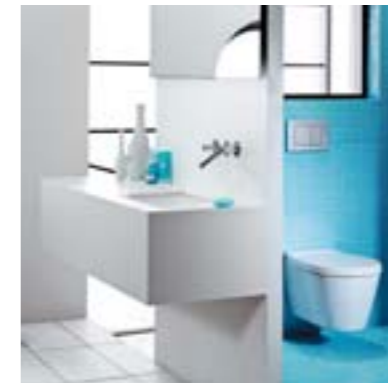

Some things
are better left unseen