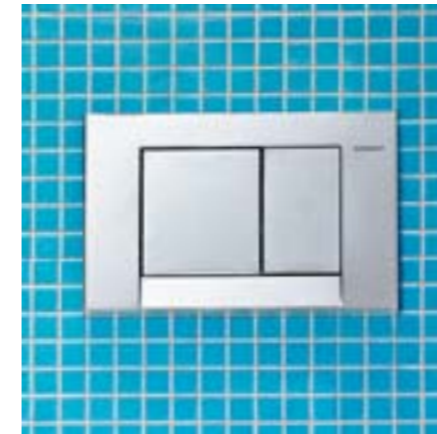

A great skeleton to have
in your closet

Have a good look now,
because you'll never see it
again. You're looking at the
skeleton of your new bath-
room – the Geberit system –
with its quick and easy frame
installation, which supports
all kinds of sanitaryware
from washbasins to toilets.
The WC frame includes a
6/3 litre dual-flush cistern
that provides considerable
water savings and operates
efficiently and quietly. That's
good sense. That's Geberit
Know-How Installed.

special character of its own, which the Geberit system works with – adding style and design.

Some things
are better left unseen

A wall-hung solution offers clean lines, clear surfaces and elegant beauty from floor to ceiling. You can even create a room-within-a-room effect by placing the wall creatively. And you don't have to break this effect – or the wall – to maintain it. The flush actuator can be removed

easily, providing quick access for all maintenance work – because who wants to look at pipes? Let yourself be swept away by the streamlined simplicity of the Geberit system.

Flush with style

Geberit's range of flush actuators come in different styles, flush options, colours and finishes to complement your bath-room. Made from durable plastic, diecast zinc or stain-less steel, they are built to withstand the toughest of bathroom environments and look stylish at the same time. Whether you like simple lines or a more designed finish, the actuators offer functionality that will survive being pushed time after time, or, if you don't want to touch the actuator, you can simply wave your hand and activate the infra-red sensor that will flush the toilet for you!